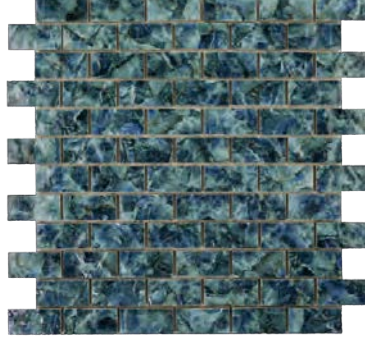

**KM-2189 | 1"X2"
VENUS EMERALD GLOSSY**

Also available 6"x6" (KM-2180)

**KM-2190 | 1"X2"
NEPTUNE BLUE GLOSSY**

**KM-1536 | 1/2"X1/2"
FUSION 03 MATT**

4 pieces displayed

**KM-2761 | 6"X6"
BAY SKY**

Also available 6"x6" (KM-2179)