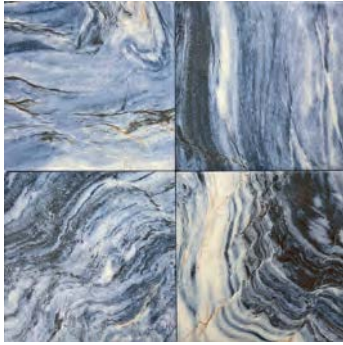

KM-1898 | 6"X6"
MAIOLICA 05 GLOSSY

KM-1897 | 6"X6"
MAIOLICA 03 GLOSSY

KM-1896 | 6"X6"
MAIOLICA 01 GLOSSY

POOL PORCELAIN COLLECTION

4 pieces displayed

**KM-2752 | 6"X6"
DEEP BLUE OXID**

Also available 6"x6" (KM-2178)

**KM-2188 | 1"X2"
VENUS SKY GLOSSY**

Also available 6"x6" (KM-2181)

**KM-2191 | 1" X 2"
NEPTUNE SKY GLOSSY**

**KM-1539 | 1/2"X1/2"
HIBISCUS SEMI GLOSS**

4 pieces displayed

**KM-2762 | 6"X6"
BAY OCEAN**

Also available 6"x6" (KM-2177)