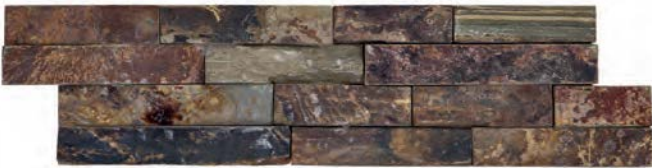

6"X24" | KL-1006
BLACK MARBLE

6"X24" | KL-1047
BLUE MOON®

6"X24" | KL-1009
COPPER MOUNTAIN

6"X24" | KL-1014
EXTRA LIGHT

6"X24" | KL-1011
GLACIER WHITE

6"X24" | KL-1019
RUSTIC EARTH

6"X24" | KL-1021
SILVER FOX