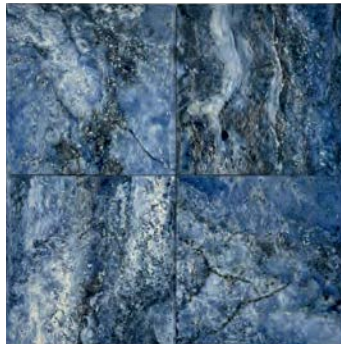

KM-2753 | 6"X6"
REEF SKY

Also available 6"x12" (KM-2760)

KM-2756 | 6"X6"
REEF DARK

Also available 6"x12" (KM-2759)

KM-2755 | 6"X6"
REEF OCEAN

KM-2763 | 6"X6"
JUPITER BLACK

KM-2186 | 6"X6"
JUPITER BLUE GLOSSY