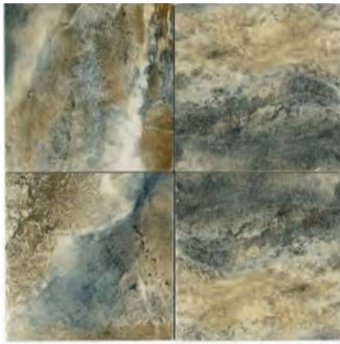

**KM-2031 | 6"X6"
CRYSTAL EMERALD
GLOSSY**

**KM-1922 | 6"X6"
CIRRUS GREY GLOSSY**