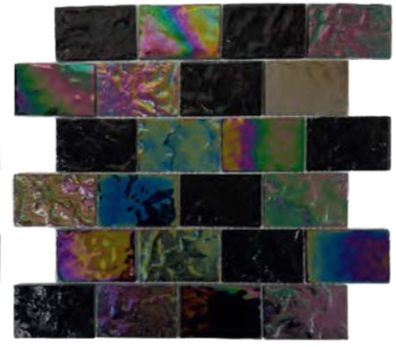

KM-2666 | 2"x3"
LUSTER GOLD