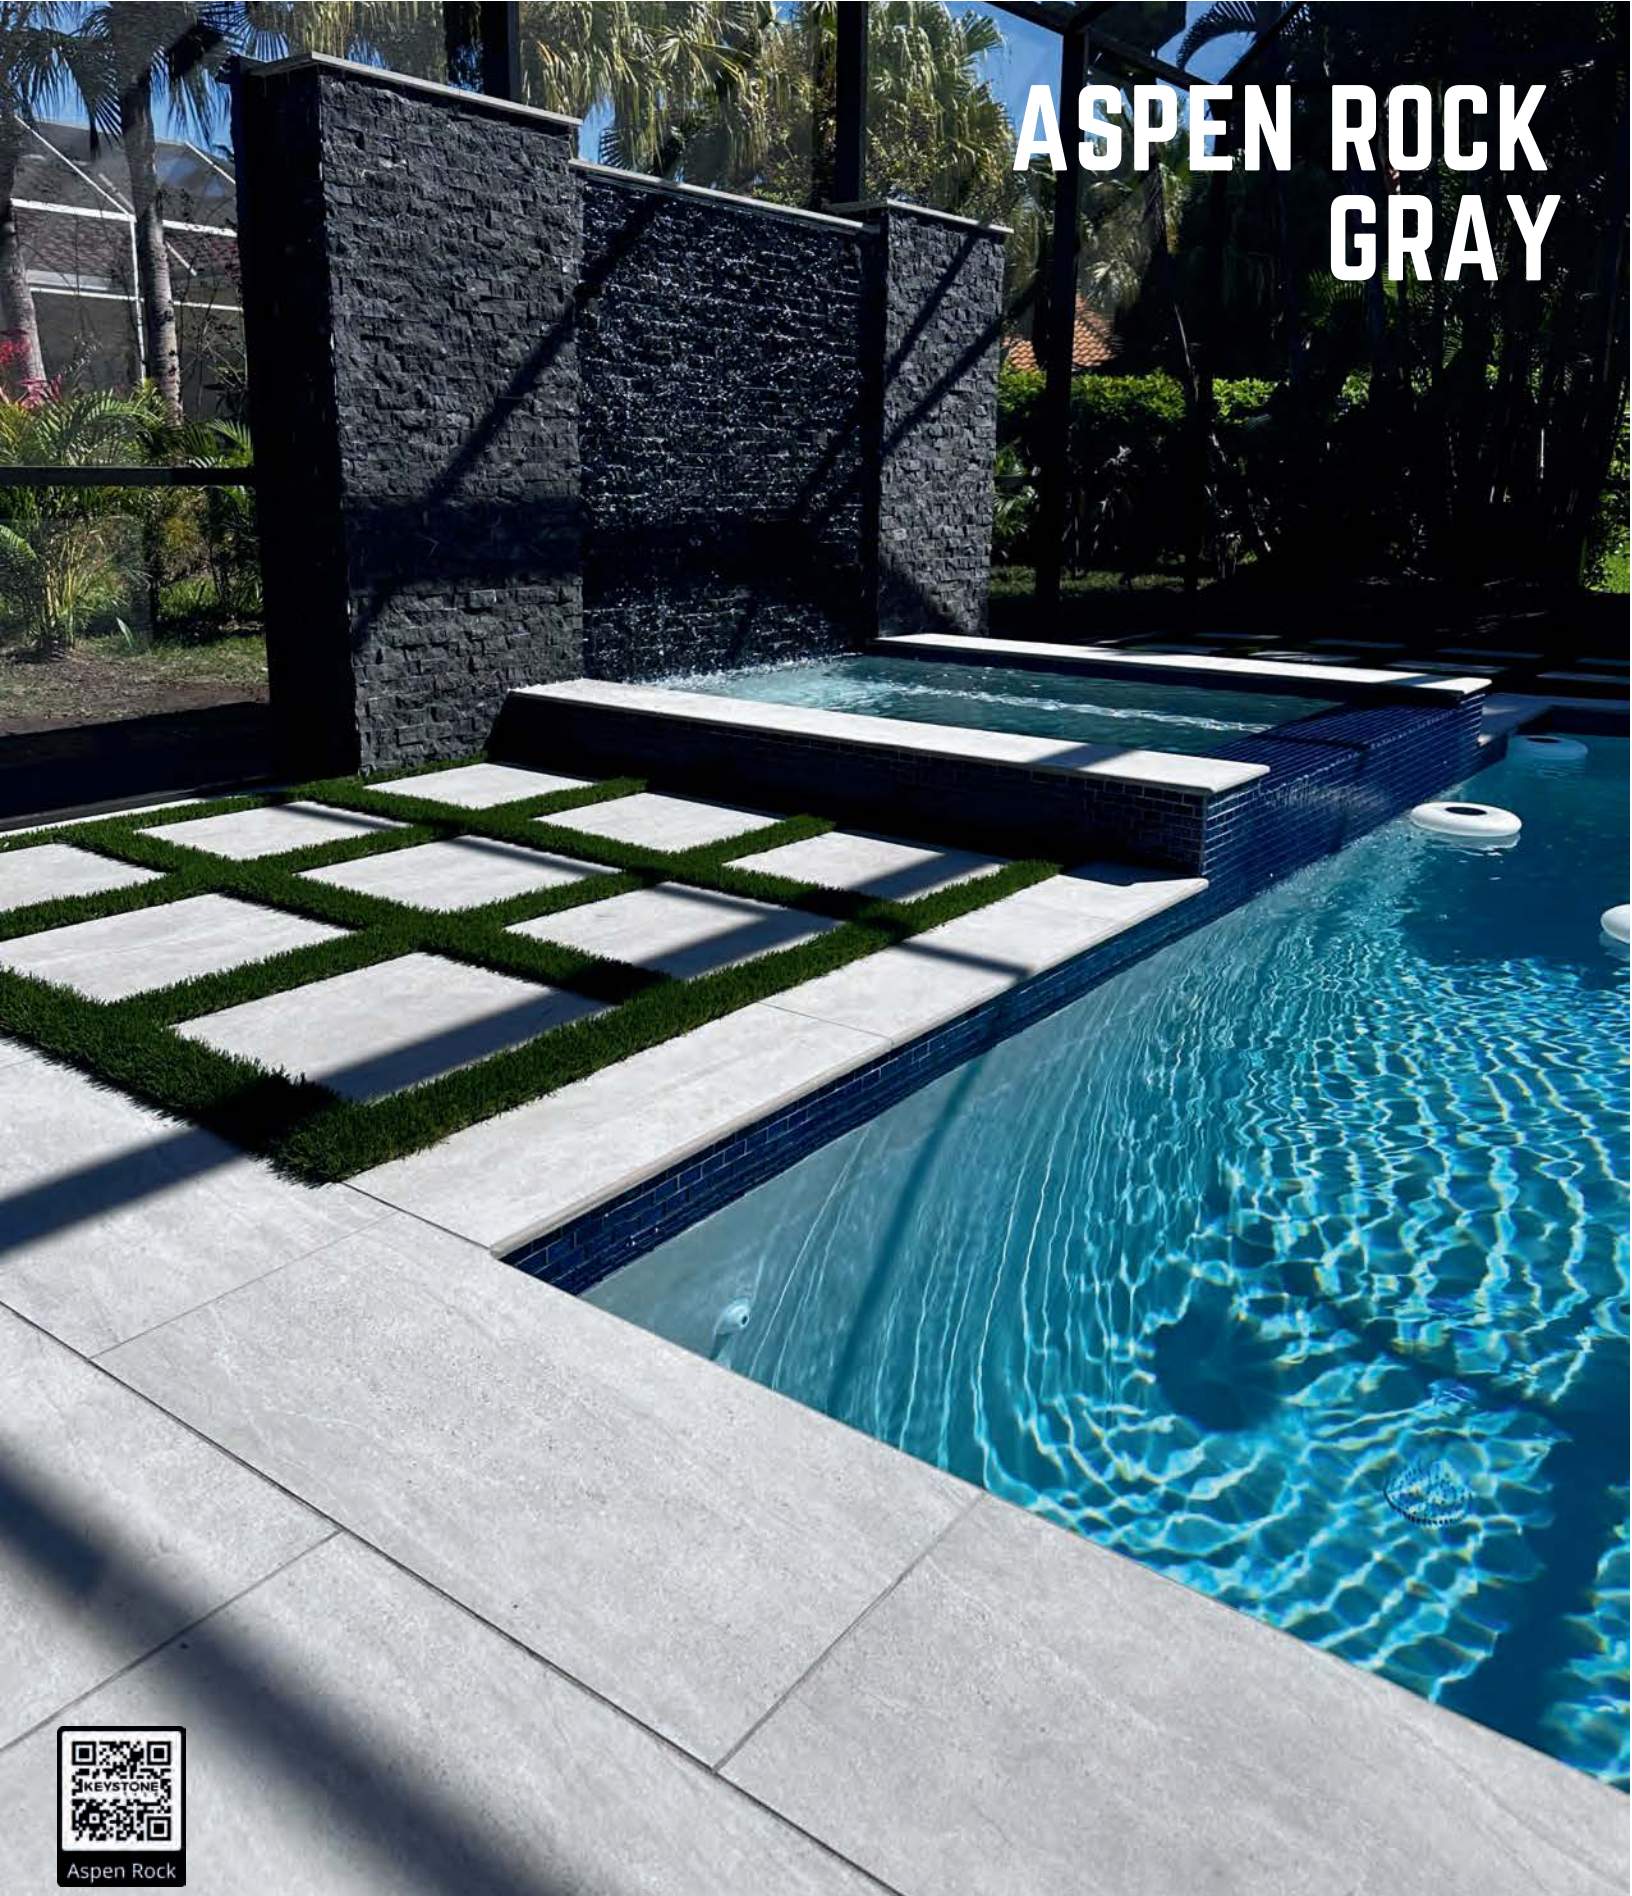

ASPEN ROCK GRAY