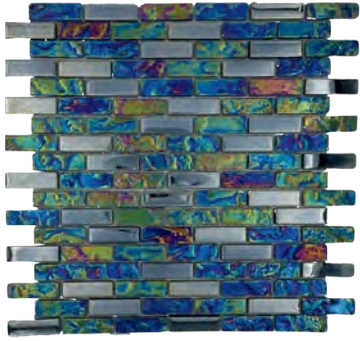

**KM-2830 | 1"X1"
ALBATROSS**

**KM-2829 | 1"X1"
FLAMINGO**

**KM-2828 | 1"X1"
FALCON**

**KM-2768 | 2"X2
CALACATTA**

**KM-2767 | 1"X1
OK STONE**

**KM-2766 | 1"X1
MEGHAN**

GLASS MOSAIC COLLECTION

KM-2683 | 0.6"X2"
COASTAL COVE