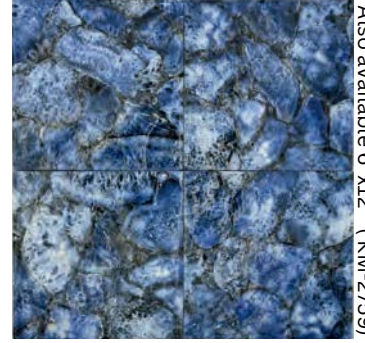

Also available 6"x12" (KM-2759)