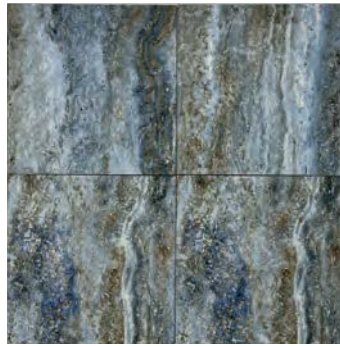

KM-2753 | 6"X6"
REEF SKY

Also available 6"x12" (KM-2760)

KM-2756 | 6"X6"
REEF DARK

Also available 6"x12" (KM-2759)

KM-2755 | 6"X6"
REEF OCEAN

KM-2763 | 6"X6"
JUPITER BLACK

KM-2186 | 6"X6"
JUPITER BLUE GLOSSY