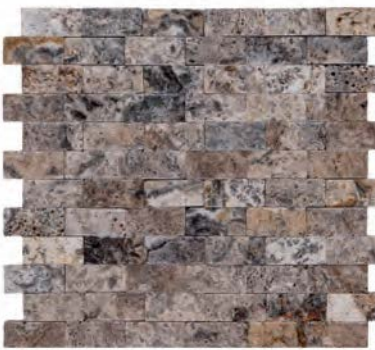

**PORTOFINO GRAYTM
FLAMED
GRANITE**

**HAWAII BEACH[®]
LEATHERED
MARBLE**

SPLIT FACE COLLECTION

1"X2" | KM-1640
ESCABESA®

1"X2" | KM-1978
AQUA GRAY

1"X2" | KM-1414
BLUE MOON®

1"X2" | KM-1885
EXTRA LIGHT

1"X2" | KM-1670
AMERICAN CHESTNUT®