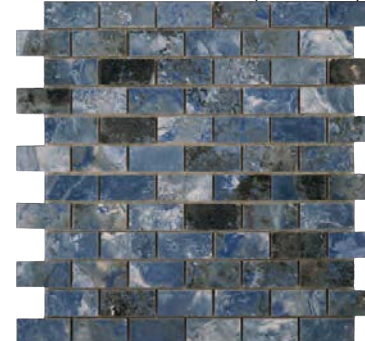

**KM-2626 | 1"X2"
CRYSTAL NAVY GLOSSY**