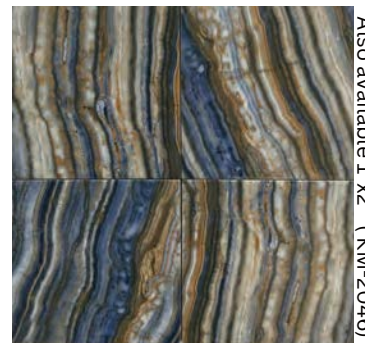

Also available 1"x2" (KM-2187)

KM-2179 | 6"X6"
VENUS BLUE GLOSSY

Also available 1"x2" (KM-2188)

KM-2178 | 6"X6"
VENUS SKY GLOSSY

Also available 1"x2" (KM-2189)

KM-2177 | 6"X6"
VENUS EMERALD GLOSSY

Also available 1"x2" (KM-2046)