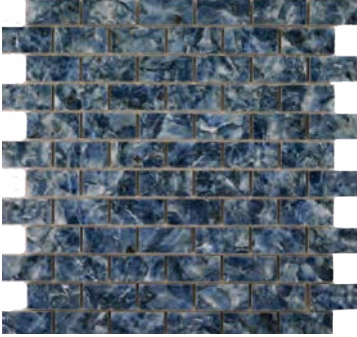

KM-1898 | 6"X6"
MAIOLICA 05 GLOSSY

KM-1897 | 6"X6"
MAIOLICA 03 GLOSSY

KM-1896 | 6"X6"
MAIOLICA 01 GLOSSY

POOL PORCELAIN COLLECTION

4 pieces displayed

**KM-2752 | 6"X6"
DEEP BLUE OXID**

Also available 6"x6" (KM-2178)

**KM-2188 | 1"X2"
VENUS SKY GLOSSY**

Also available 6"x6" (KM-2181)

**KM-2191 | 1" X 2"
NEPTUNE SKY GLOSSY**

**KM-1539 | 1/2"X1/2"
HIBISCUS SEMI GLOSS**

4 pieces displayed

**KM-2762 | 6"X6"
BAY OCEAN**

Also available 6"x6" (KM-2177)