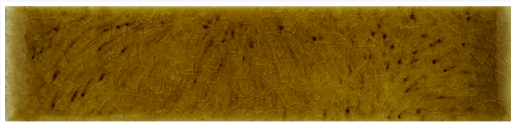

KM-2235 2"x8" Incensum Avventurina Tile