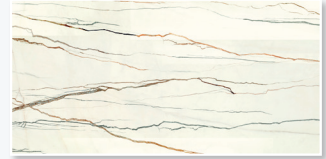

KP-1902 24"x48" H24 Grey Matte Porcelain Tile