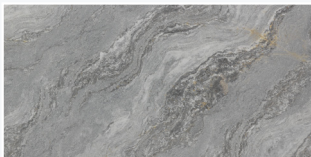

KP-1619 24"x48" Marble Eternal Blue Polished Porcelain Tile